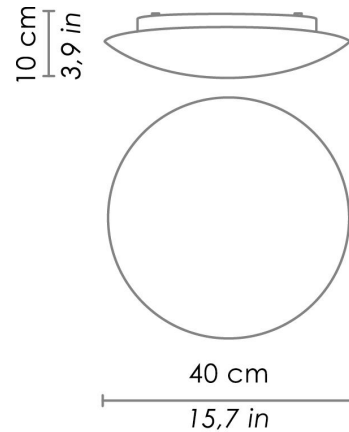

## BIS BAYONET

WALL

Wall-ceiling lamps with diffuser in mouth-blown, satin-finish opal triplex glass; white painted metal frame. Twist-lock system for the glass component. The product is suitable for indoor use only.

CODE	COLOR
ZA-LL6112-	White

DIMENSIONS AND HOLES	
Dimensions	Ø 40 cm / Ø 15,7 in

ILLUMINOTECHNICAL SPECIFICATIONS	
Source	E26
Type	Bulb E26
Total Watt	2 x 60W Max

ILLUMINOTECHNICAL SPECIFICATIONS	
Driver	N/A
Voltage	120 V
Frequency	50/60 Hz